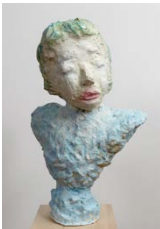

Mie Yim
Nautilus 2013
Oil on canvas

(Center gallery)

Elise Siegel
Portrait Bust with Blue Lips, 2012
Ceramic, 20" x 12" x 10"

(left of front desk)

Elise Siegel
Large Majolica and Copper Portrait Bust #2,
2012
Ceramic, 26" x 15" x 11"

Elise Siegel
*Large Majolica and Copper Portrait Bust with
Puff Sleeves*, 2012
Ceramic, 25.5" x 15" x 10"

Elise Siegel
Large Majolica and Copper Portrait Bust #3,
2012
Ceramic, 25" x 16" x 9"

Elise Siegel
Young Boy Portrait Bust, 2013
Ceramic, 17" x 11" x 8"
\$6,500

Elise Siegel
Large Majolica and Copper Portrait Bust #1,
2012
Ceramic, 25" x 15" x 10"

Elise Siegel
*Majolica and Cobalt Portrait Bust with Large
Buttons*, 2014
Ceramic, 21" x 11" x 8"

Elise Siegel
*Majolica and Cobalt Portrait Bust with
Lavender Hair, 2014*
Ceramic, 19" x 9" x 8"

Elise Siegel
Pink Portrait Bust with Almond Eyes, 2014
Ceramic, 22" x 12" x 9"

Elise Siegel
Portrait Bust with Pink Lips, 2012
Ceramic, 19" x 14" x 8"

Elise Siegel
Majolica and Baby Blue Portrait Bust, 2014
Ceramic, 24" x 14" x 10"