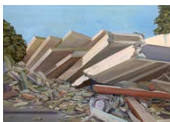

Brant Moorefield  
*Document*, 2013  
oil and acrylic on paper board over canvas  
12" x 9"

Brant Moorefield  
*Canopy*, 2014  
oil and acrylic on paper board over canvas  
30" x 24"

Brant Moorefield  
*Cathedral*, 2014  
oil and acrylic on paper board over canvas  
24" x 20"

Gretchen Scherer  
*Keeping Time*, 2014  
oil on canvas  
16" x 20"

Anna Ortiz  
*Collapse*, 2014  
oil on canvas on panel  
34" x 40"

Brant Moorefield  
*Night Driving*, 2013  
oil and acrylic on paper board over canvas  
14" x 11"