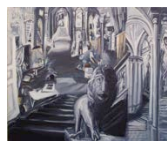

Gretchen Scherer
Beneath the Met, 2014
oil on canvas
16" x 20"